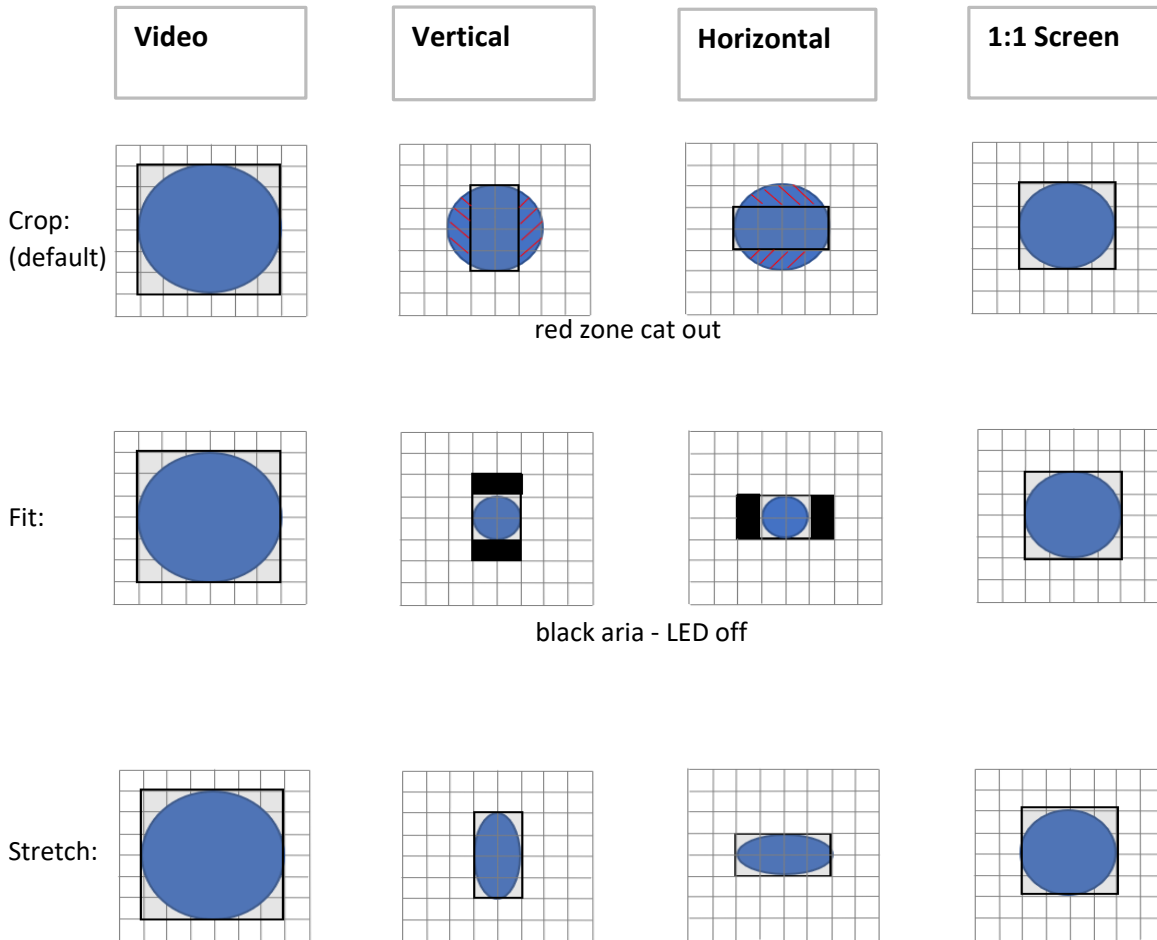

LPIX-Media-Controller Auto Scalling

Auto scaling