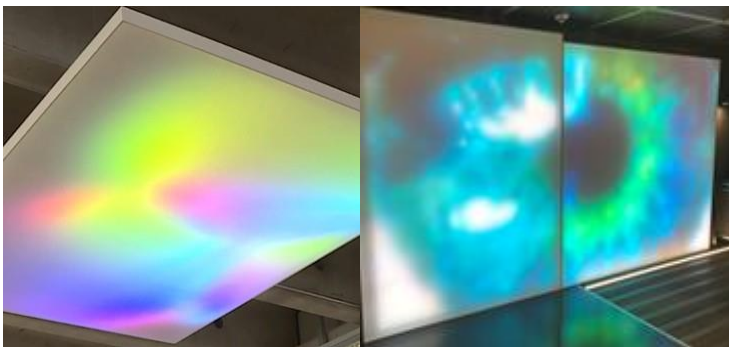

Let there be light ...

Vision of light

We live under an open sky of ever changing light in motion. Imagine you could bring this experience inside. You are in control: For every mood and at any place.

Moods like natural light, liquid light, natural and diffuse color effects, slide shows, crackling fire, holiday movies and pictures or any movie. LightnTec, the winner of German Innovation Award 2018 developed a revolutionary lighting foil. This foil allows to produce lightweight modules of moving lights.

Allowing you to bring a piece of open sky into

*your home
your office
your lobby or
your waiting rooms
and locations.*

We move light: any size - any place - any shape - any mood - ultra lightweight

Light Sail	S [2,47 m ²]	M [3,61 m ²]	L [4,75 m ²]
Dimensions	190cm x 130cm x 14cm	190cm x 190cm x 14cm	250cm x 190cm x 14cm
Lumen	1.296	1.944	2.592
Weight	30 kg	36 kg	40 kg
Energie consumption	190 W	280 W	390 W max.
For all models	image data	energie voltage	interface
	PNG, BMP, MOV, MP4	230 V / 50 Hz	USR